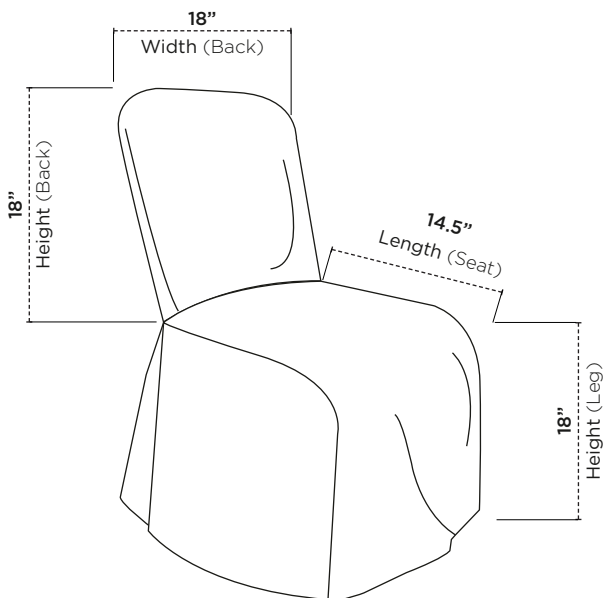

Chair Style

Cheltenham Chair

Metal Frame Chair

Chair Covers

Cheltenham Chair

Metal Frame Chair

Useful Hint!

To convert inch measurements to centimetres, simply multiply the figure by **2.54**