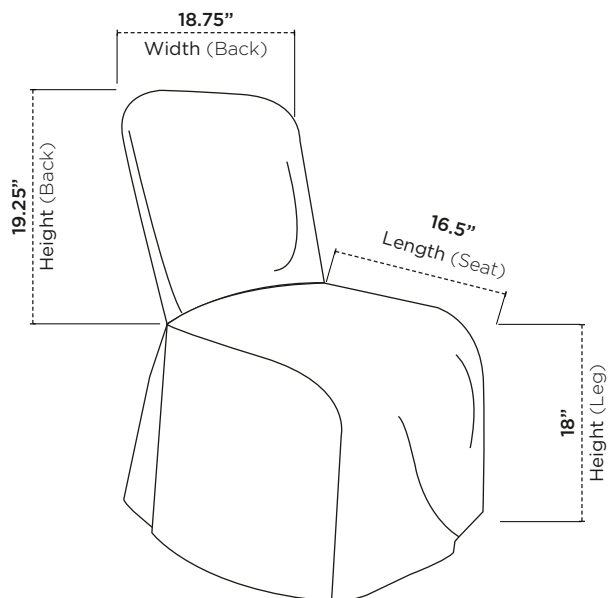

Chair Style

Cheltenham Chair

Metal Frame Chair

Chair Covers

Cheltenham Chair

Metal Frame Chair

Useful Hint!

To convert inch measurements to centimetres, simply multiply the figure by **2.54**